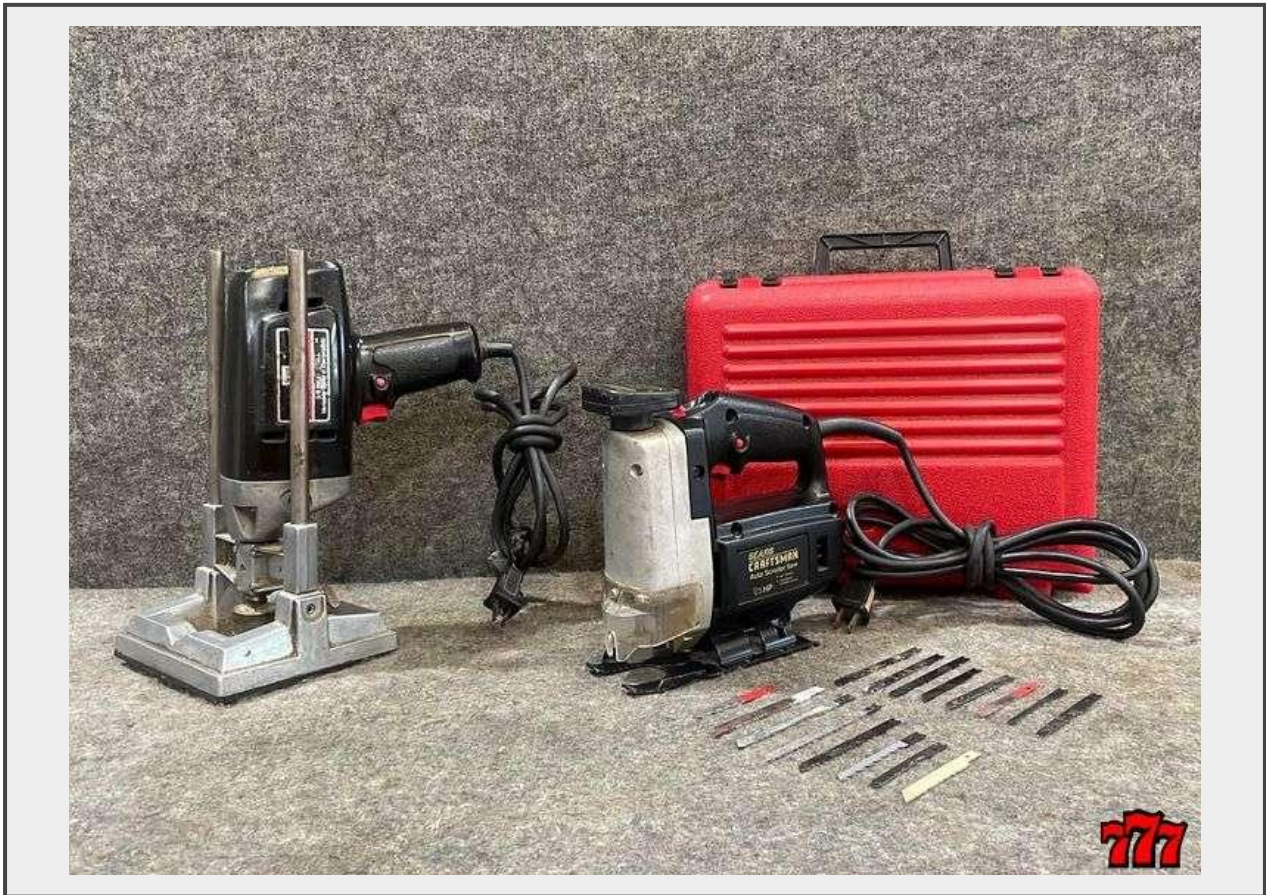

Sale Name: June 25th Auction - Vehicles, Farm & Ranch Equipment, Tools, Etc...

LOT 816A - Craftsman Auto Scroller Saw W/ Case & Craftsman 3/8" Electric Drill

Description

Scroller saw- 1/3hp, 3/4" stroke, adjustable variable speed, 110/120v ac only, 60hz, 2.5a. Electric drill- 3/8", 110/120v, 60hz, ac only, 3.0a.